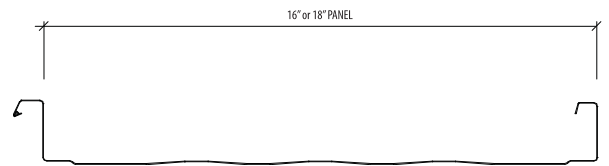

PLATINUM Series Roof Panel

The Platinum Series is a revolutionary patented standing seam roof system that incorporates two unique systems: The Triple-Lok seam for normal wind speeds, and the Qual-Lok for coastal areas and other high wind speed zones.