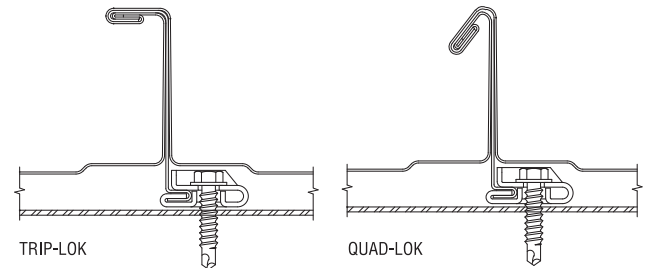

PLATINUM Series Roof Panel

The Platinum Series is a revolutionary patented standing seam roof system that incorporates two unique systems: The Triple-Lok seam for normal wind speeds, and the Qual-Lok for coastal areas and other high wind speed zones.