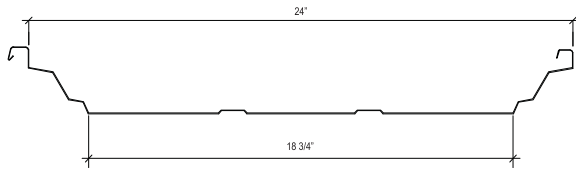

HI-TECH Series Roof Panel

The Hi-Tech Series Roof System utilizes the TS-364 panel system's technology which provides superior wind and weather protection under all loading conditions.

Utilizing a unique patented seam design, the series offers three lock seam features: