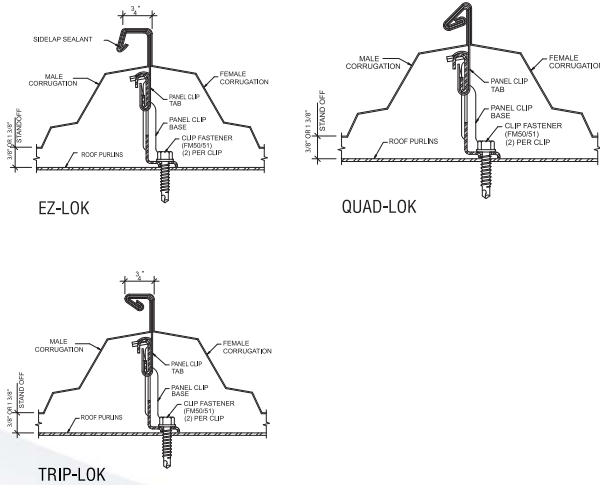

HI-TECH Series Roof Panel

The Hi-Tech Series Roof System utilizes the TS-364 panel system's technology which provides superior wind and weather protection under all loading conditions.

Utilizing a unique patented seam design, the series offers three lock seam features: