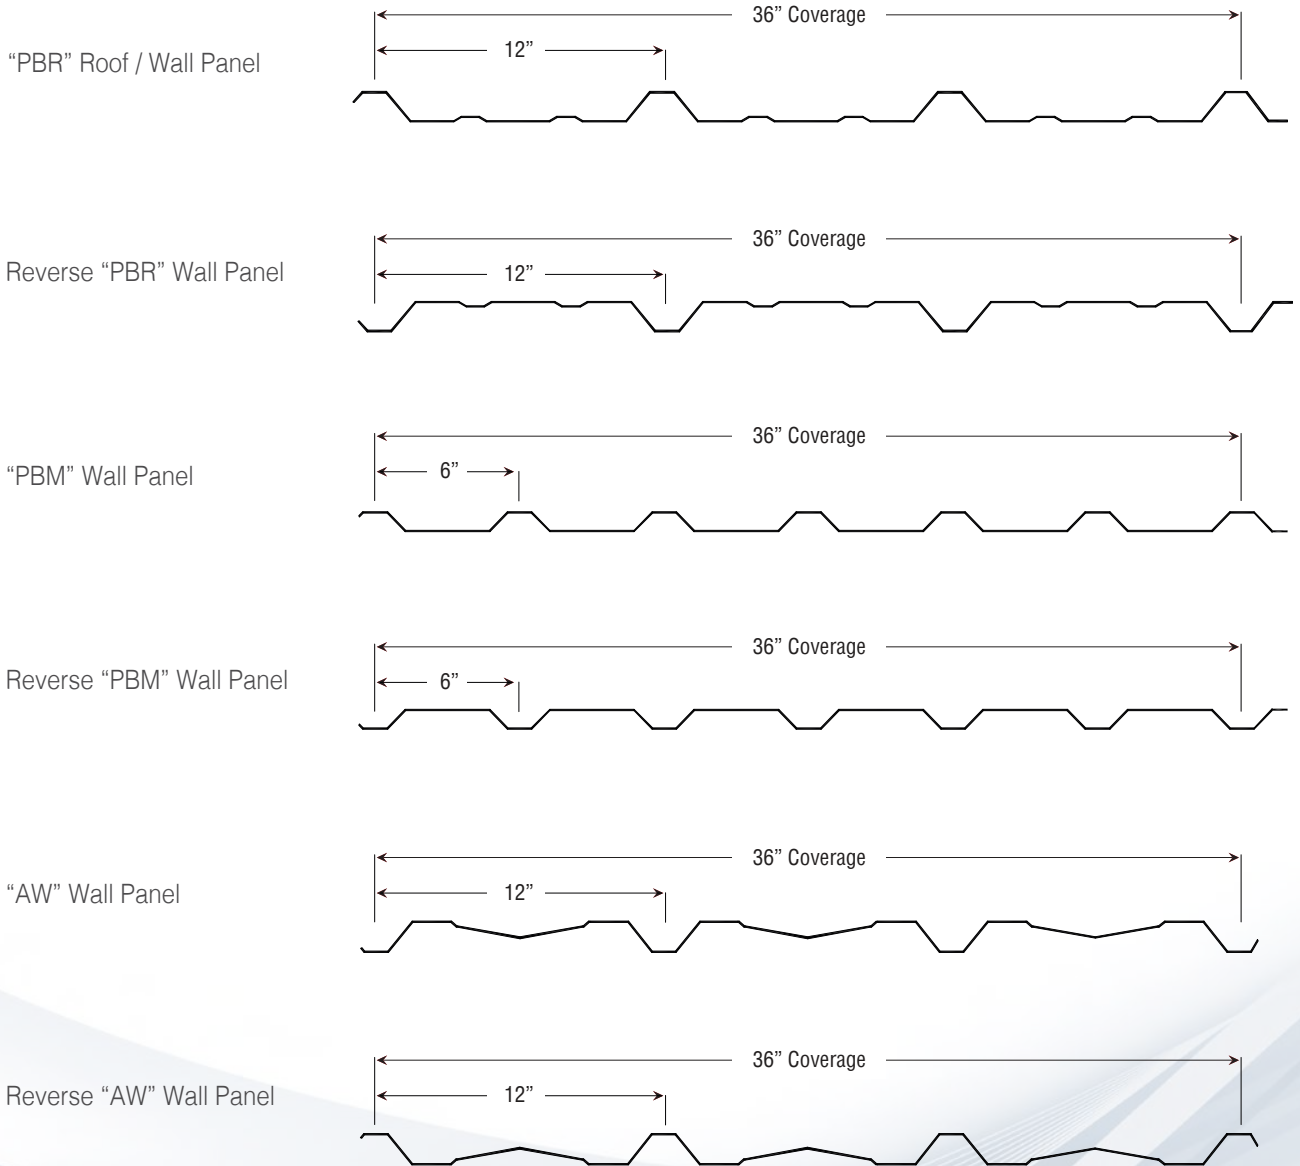

PREMIUM COLORS

Ivory SRI 79 TE .86

Aztec Gold SRI 63 TE .86

Charcoal Gray SRI 39 TE .86

Evergreen SRI 37 TE .86

Gallery Blue SRI 24 TE .87

Coal Black SRI 31 TE .84

SHERWIN-WILLIAMS®
Coil Coatings

Galvalume® is a registered trademark of BIEC International, Inc.

www.RigidBuilding.com

SPECTRALITE 2000

26g Roof & Wall Panels - 30 YR Warranty

26 GAUGE PROFILES

30 YEAR WARRANTY

HEADQUARTERS

18933 Aldine Westfield
Houston, TX 77073
P. 281-443-9065 - F. 281-443-9064